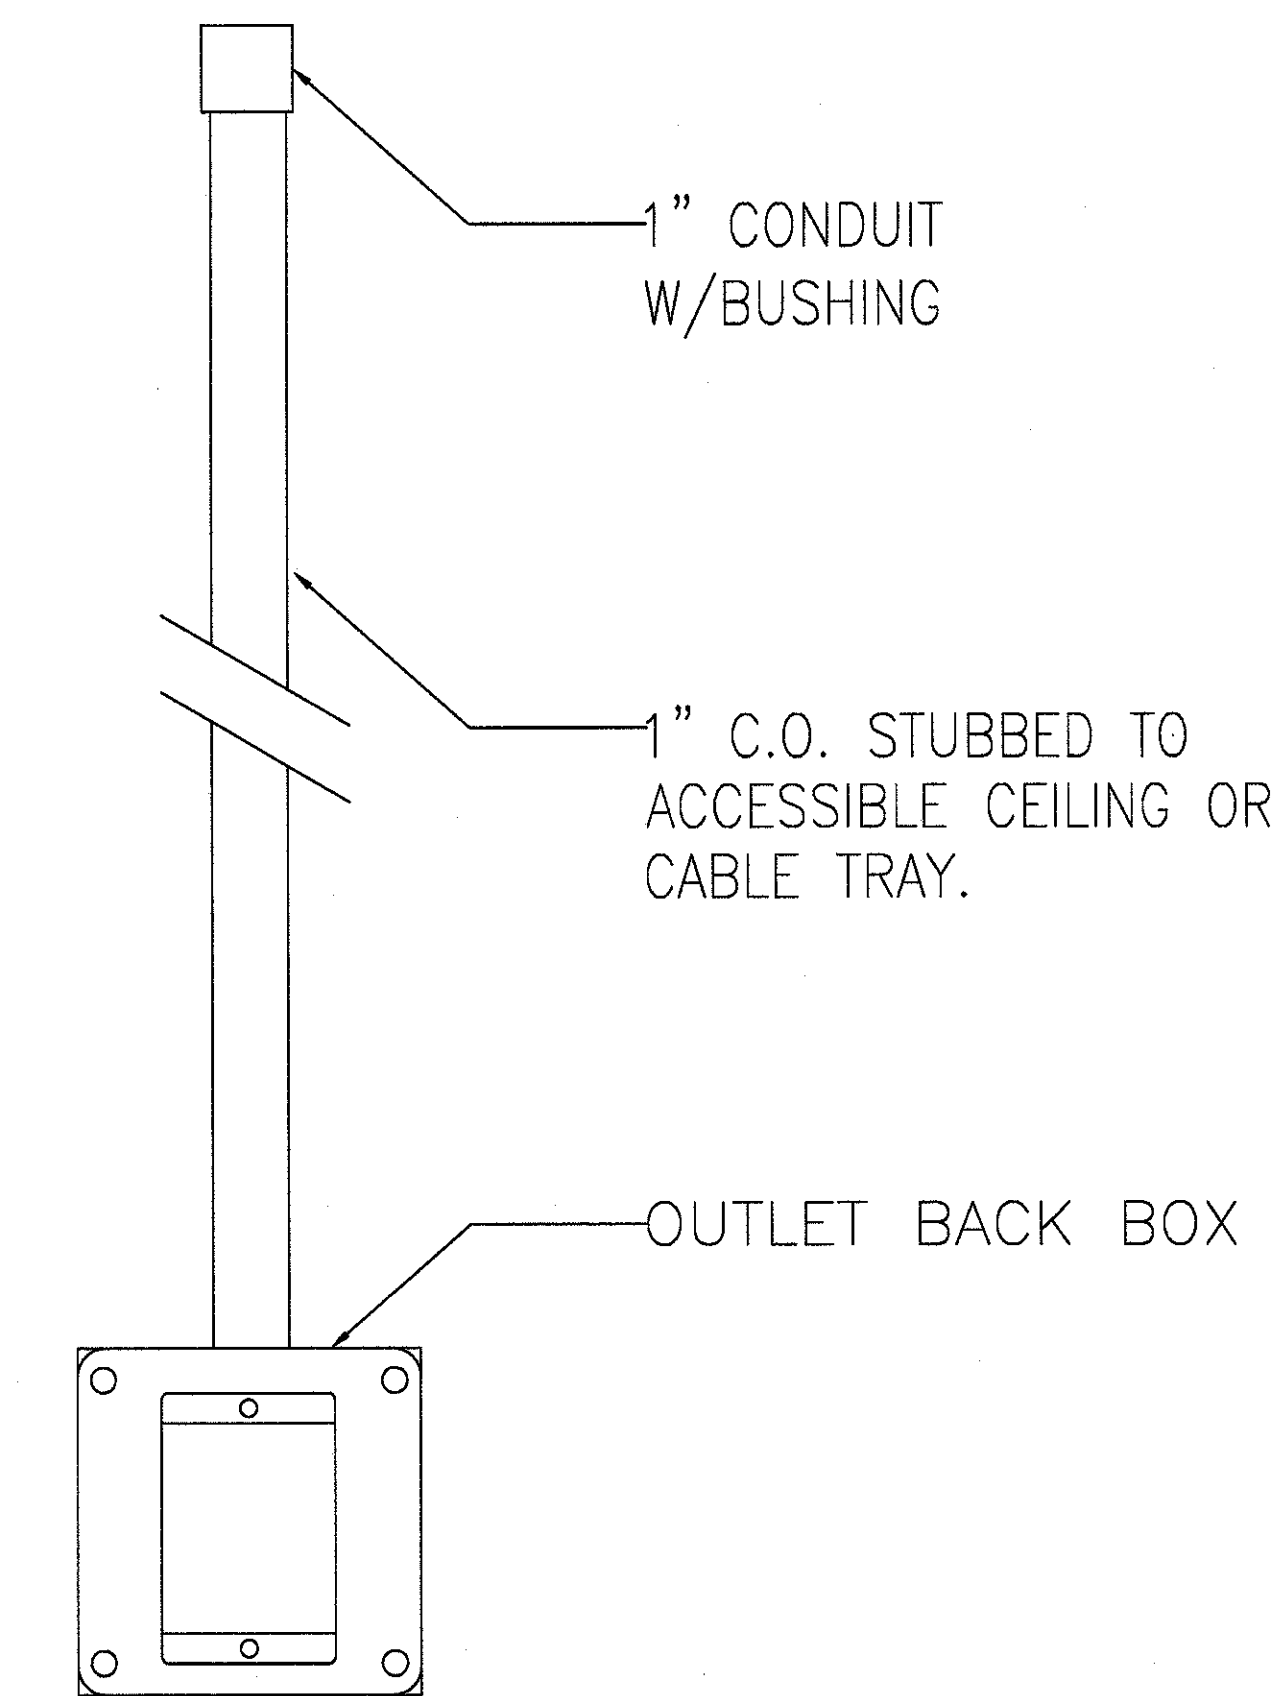

BELDEN REV-CONNECT CORE
PLUG-IN TERMINATION MODULES
P/N RVUCOEW-B50 [50 PACK]

17 BELDEN TYPE AX10126 [WHITE]
SCALE: N.T.S.

OUTLET BOX AND CONDUIT ASSEMBLY

TYPICAL WALL OUTLET BOX, 4 11/16" SQ. X 2 1/8" DEEP WITH
SINGLE-GANG RAISED COVER FOR ALL OUTLETS. (BY E.C.)