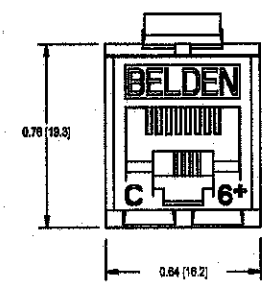

BELDEN CATEGORY 6 JACK MODULES

BELDEN CAT 6 JACK
KEY.CONNECT STYLE P/N AX101xxx

VOICE – BELDEN CAT 6 JACK
[WHITE] P/N AX101320

DATA – BELDEN CAT 6 JACK
[BLUE] P/N AX101326

RAPID TERMINATION TOOL ASSEMBLY
FOR KEY.CONNECT JACKS
P/N AX105566